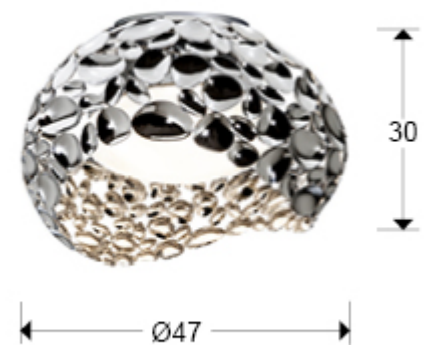

Narisa 266866

Flush Ceiling Lamps

Ceiling lamp of 5 lights made of chromed metal. Inner acrylic diffuser.

·This item includes 5 G9 LED 6W This lamp is supplied with GRAVITY TOGGLES, to improve ceiling fixing.

GENERAL INFORMATION

Catalogue: i42 Iluminación
Page: 240
EAN Code: 8435435318925
Type: Flush Ceiling Lamps
Collection: Narisa

SIZES

Sizes: \varnothing 47.0 \updownarrow 30.0 cm
Weight: 3.9 Kg

SIZES WITH PACKAGING

ADDITIONAL INFORMATION

Material: Metal, acrylic
Finish: Chromed, opal
Cable colour: clear